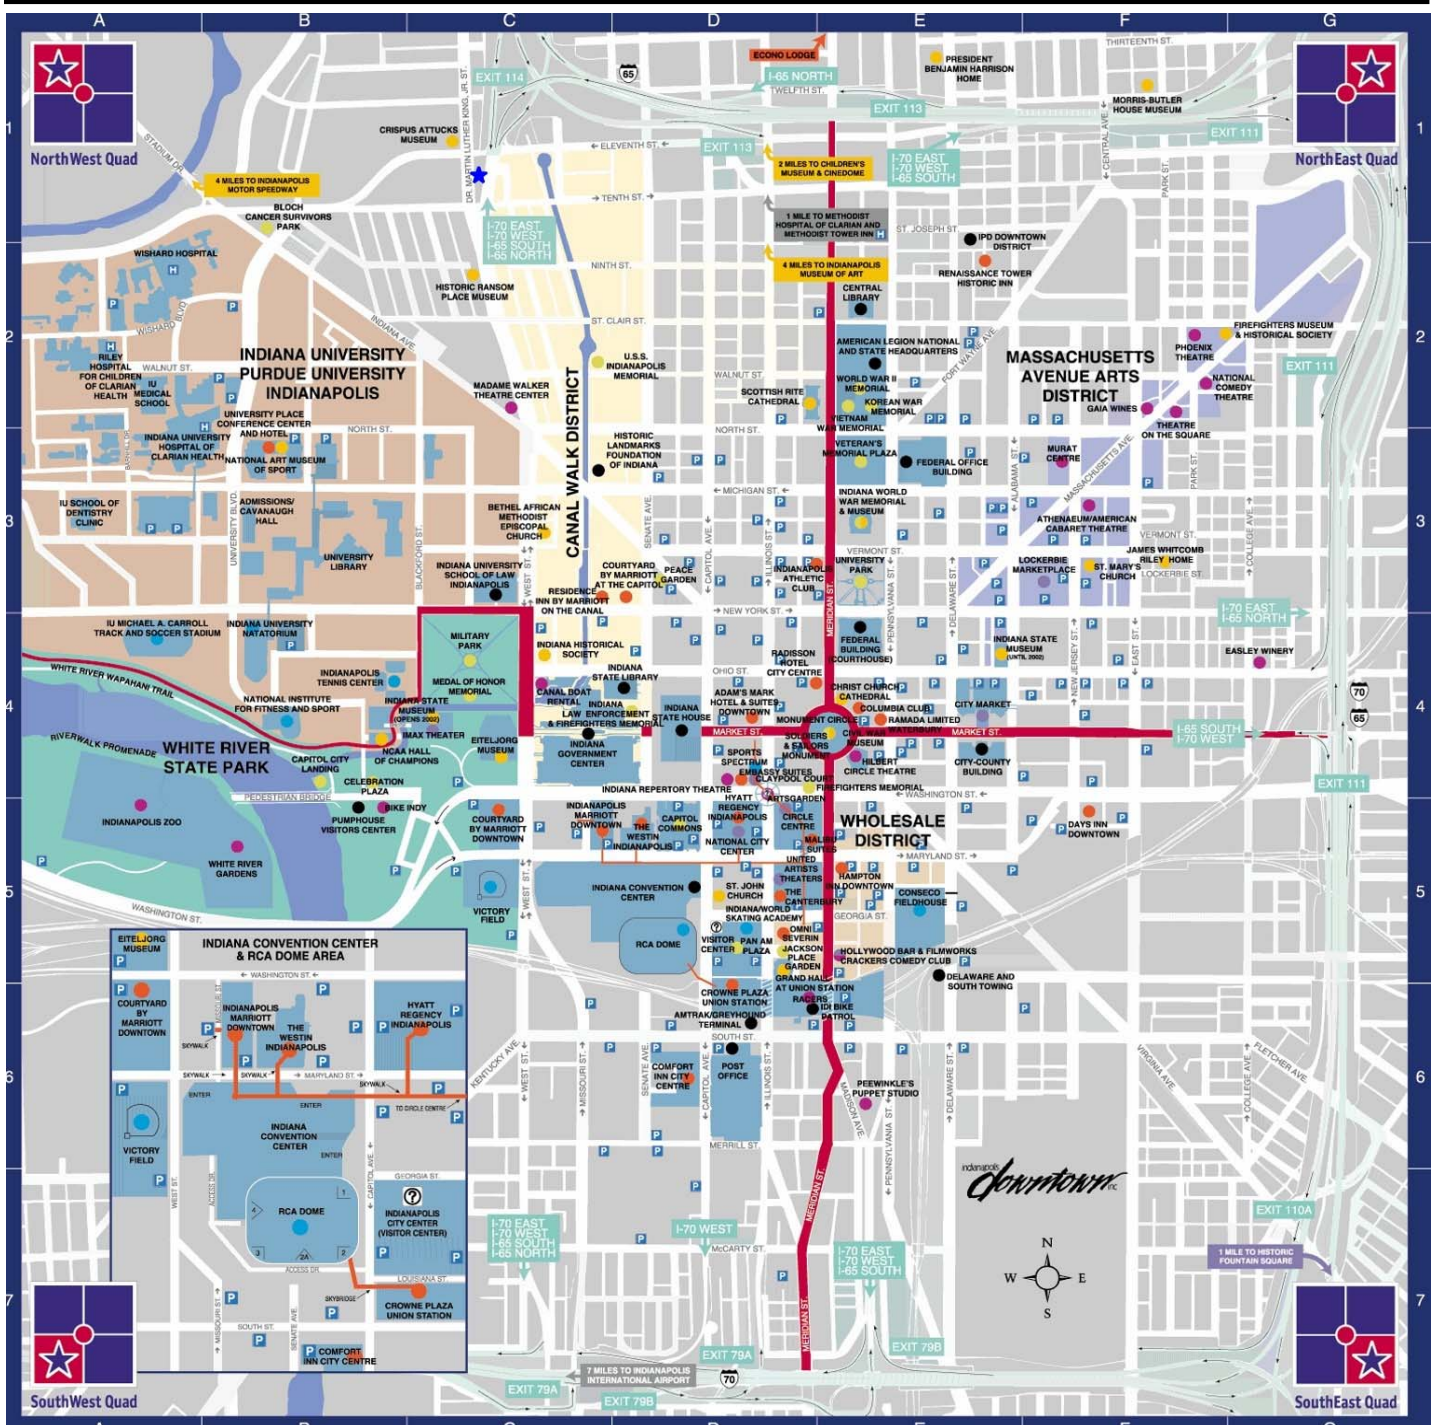

# Downtown Indianapolis Map and Hotel Accommodations

Hotels  
[www.hotelandtravelindex.com](http://www.hotelandtravelindex.com)

Adam's Mark Hotel & Suites Downtown (D4), 317-972-0600  
 Best Western, (C6), 418 S. Missouri, 317-822-6400  
 The Canterbury Hotel (D5), 317-634-3000  
 Comfort Inn City Centre (D6), 317-631-9000  
 Courtyard by Marriott at the Capitol (D3), 317-684-7733  
 Courtyard by Marriott Downtown (C5), 317-635-4443  
 Crowne Plaza Union Station (D6), 317-631-2221  
 Days Inn Downtown (F5), 317-637-6464  
 Econo Lodge Downtown (E1), 317-634-6100  
 Embassy Suites (D4), 317-236-1800  
 Hampton Inn Downtown (E5), 317-261-1200  
 Hyatt Regency Indianapolis (D5), 317-632-1234

## Shopping and Movie Theaters

Claypool Court (D4)	IMAX Theater (C4)	Massachusetts Avenue Arts District (E4 - G1)
Circle Centre (D5)	Indianapolis City Market (E4)	National City Center (D5)
Historic Fountain Square (G7)	IWERKS CineDome (D1)	United Artists Theaters (D5)
Hollywood Bar and Filmworks (E5)	Lockerbie Marketplace (F3)	

## Performing Arts, Entertainment, & Recreation

Athenaeum/American Cabaret Theatre (F3)	Indianapolis Zoo (A5)
Bike Indy (B5)	Madame Walker Theatre Center (C2)
Canal Boat Rental (C4)	Murat Centre (F3)
Crackers Comedy Club (E5)	National Comedy Theatre (F2)
Easley Winery (G4)	Peewinkle's Puppet Studio (E6)
Gaia Wines (F2)	Phoenix Theatre (F2)
Hilbert Circle Theatre/Indps. Symphony Orchestra (E4)	Theatre on the Square (F2)
Indiana Repertory Theatre (D4)	White River Gardens (B5)
Indianapolis Arts Garden (D4)	